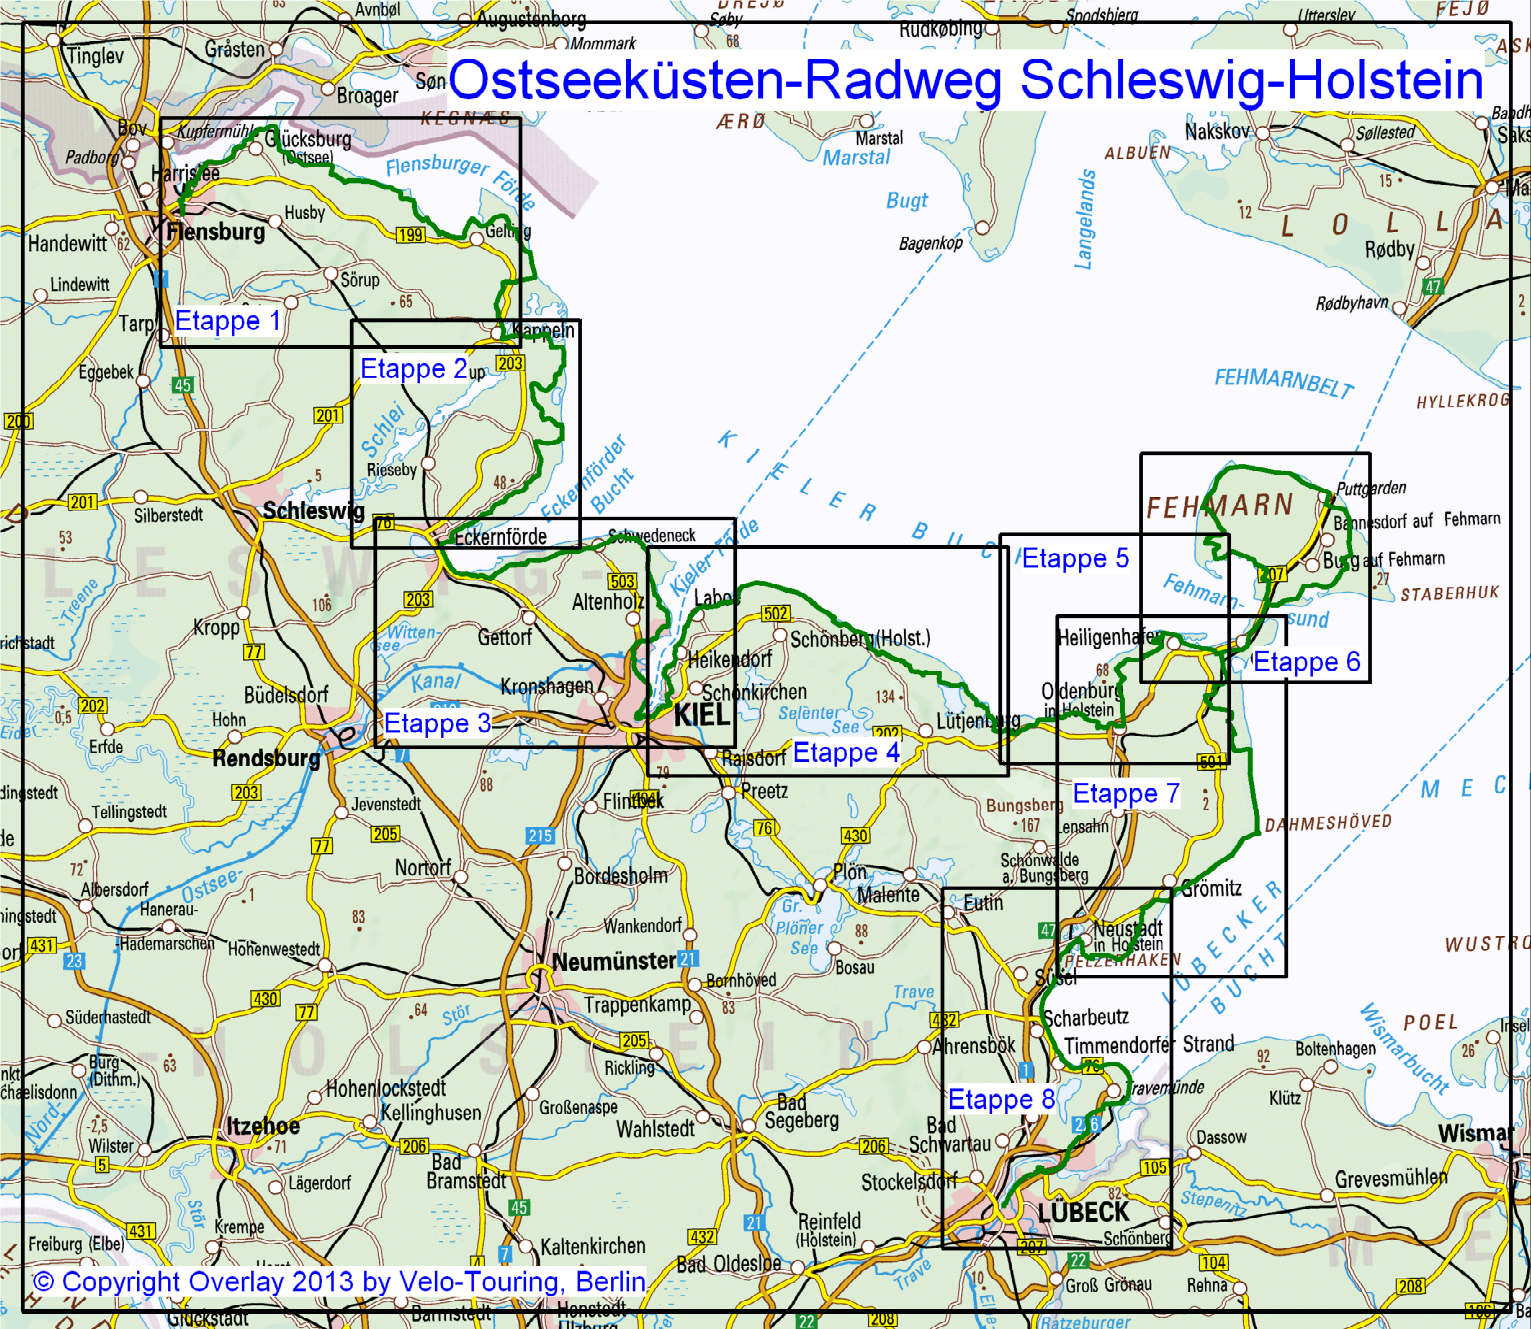

# Ostseeküsten-Radweg Schleswig-Holstein

© Copyright Overlay 2013 by Velo-Touring, Berlin